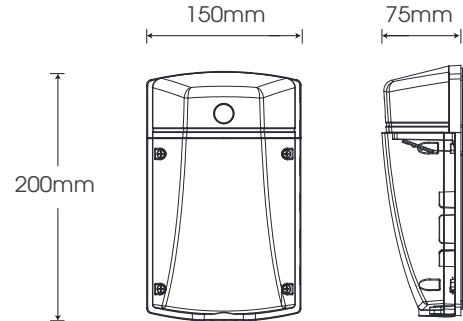

WL-JG30

Grey

Model	Power	Led source	CCT	CRI	Flux
WL-JG30	30W	Lumileds(USA)/Cree(USA)*	3000K	>80	3000lm
			4000K		3300lm
			5700K		3300lm

INSTALLATION INSTRUCTIONS

- Remove the screws and the brace**
- Remove the bracket**
- Mark the position of the 2 fixing holes**
- Mount fixture onto the wall**
- Tighten the screws on the wall**
- Connect the main line to the power wire of the lamp**

Legend:
 L : brown
 N : blue
 GND : green/yellow
- Tighten the screws on the housing holder tab of the sleeve**
- Finishing**