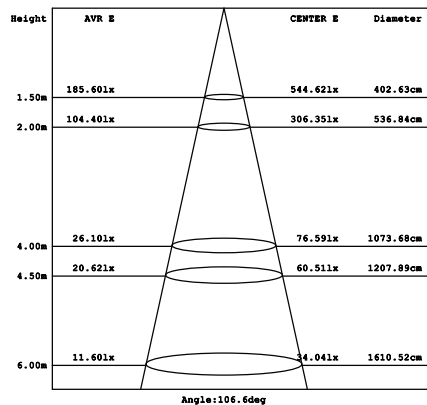

## TL-AW36-IP65

3000K 4000K 5000K 6500K

>30.000 Hours 85-265 VAC RoHS CE

Size: L1250 x W63 x H57.5mm

Model	Power	Led source	Beam angle	CRI	CCT	Flux
TL-AW36-IP65	36W	Bridgelux (USA)	160°	>80	3000K	3200lm
					4000K	3450lm
					6500K	3450lm

### LAMP PHOTOMETRIC REPORT

### AVERAGE AND CENTER E Figure

### ISOLUX DIAGRAM

Parameter of TL-AW36-IP65 | CCT 6500K