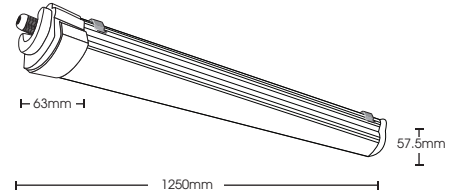

## TL-AW36-IP65

3000K 4000K 5000K 6500K

>30.000 Hours 85-265 VAC RoHS CE

Size: L1250 x W63 x H57.5mm

Model	Power	Led source	Beam angle	CRI	CCT	Flux
TL-AW36-IP65	36W	Bridgelux (USA)	160°	>80	3000K	3200lm
					4000K	3450lm
					6500K	3450lm