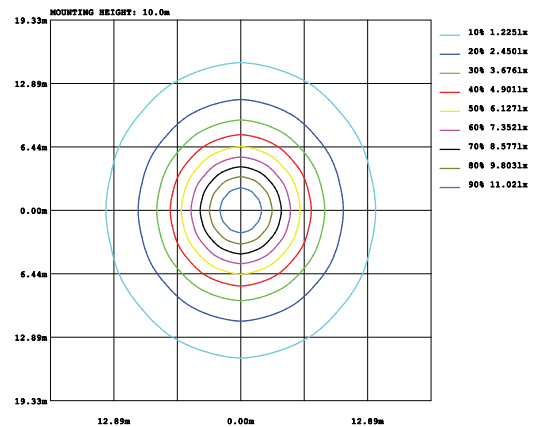

LAMP PHOTOMETRIC REPORT

AVERAGE AND CENTER E Figure

ISOLUX DIAGRAM

Parameter of TL-AW36-IP65 | CCT 6500K