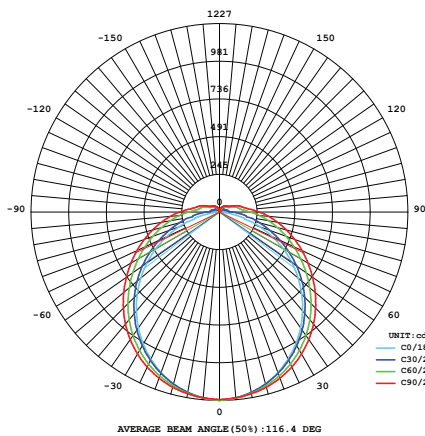

## TL-AW36-IP65

3000K 4000K 5000K 6500K

>30.000 Hours 85-265 VAC RoHS CE

Size: L1250 x W63 x H57.5mm

Model	Power	Led source	Beam angle	CRI	CCT	Flux
TL-AW36-IP65	36W	Bridgelux (USA)	160°	>80	3000K	3200lm
					4000K	3450lm
					6500K	3450lm

### LAMP PHOTOMETRIC REPORT

### AVERAGE AND CENTER E Figure

### ISOLUX DIAGRAM

Parameter of TL-AW36-IP65 | CCT 6500K