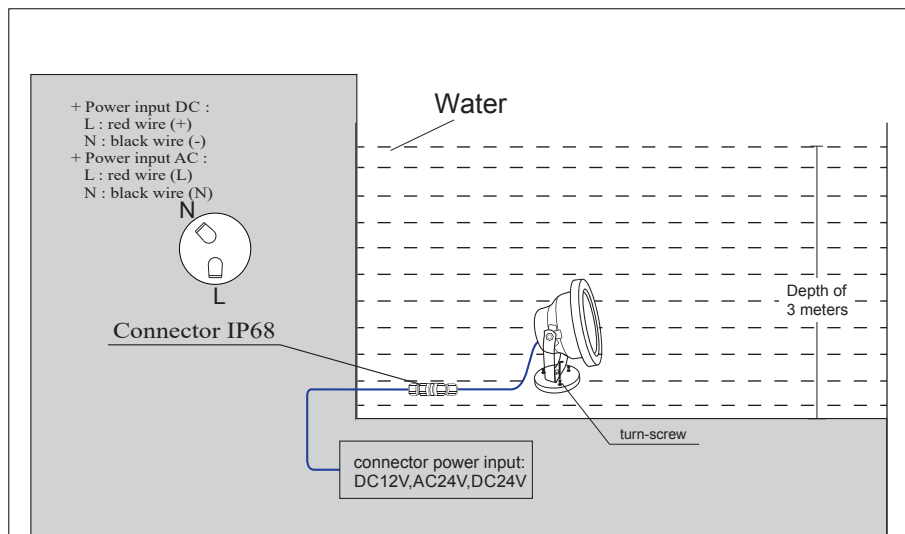

UW-CS6R

Silver

Model	Power	Led source	Beam angle	Led Qty..	CCT
UW-CS6R	6W	OSRAM	5°/10°/15°/30°/45°	2xRed 2xGreen 2xBlue	Red 613-631nm Green 515-535nm Blue 455-475nm

INSTALLATION INSTRUCTIONS

Note:

- Turn off the power, check the entire power system before installation.
- A connector must be used
- Add silicone in the connector to increase water resistance