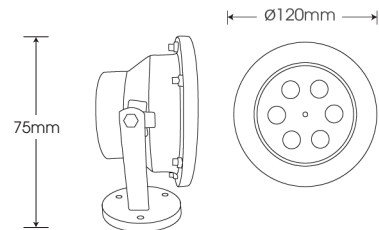

UW-CS6R

Silver

Model	Power	Led source	Beam angle	Led Qty..	CCT
UW-CS6R	6W	OSRAM	5°/10°/15°/30°/45°	2xRed 2xGreen 2xBlue	Red 613-631nm Green 515-535nm Blue 455-475nm

INSTALLATION INSTRUCTIONS

Note:

- Turn off the power, check the entire power system before installation.
- A connector must be used
- Add silicone in the connector to increase water resistance